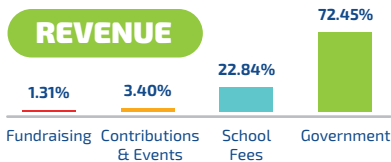

4 FINANCIALS

REVENUE